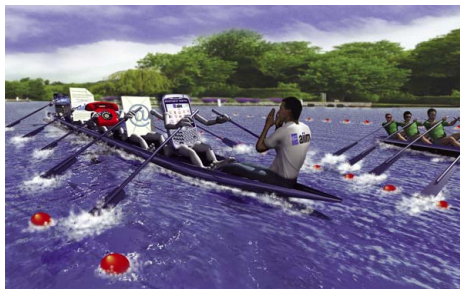

Reebok Stadium, Bolton, Tuesday 14th June 2011

Reebok Stadium, Bolton Nr. Manchester - Premier Suite

De Havilland Way, Bolton, Greater Manchester BL6 6SF - ☎ 0121 704 2784

LOCATION

Whites, De Havilland Way (Reebok Stadium) is located 4 miles west of Bolton town centre and can be accessed just 500 yards off Junction 6 of the M61 motorway.